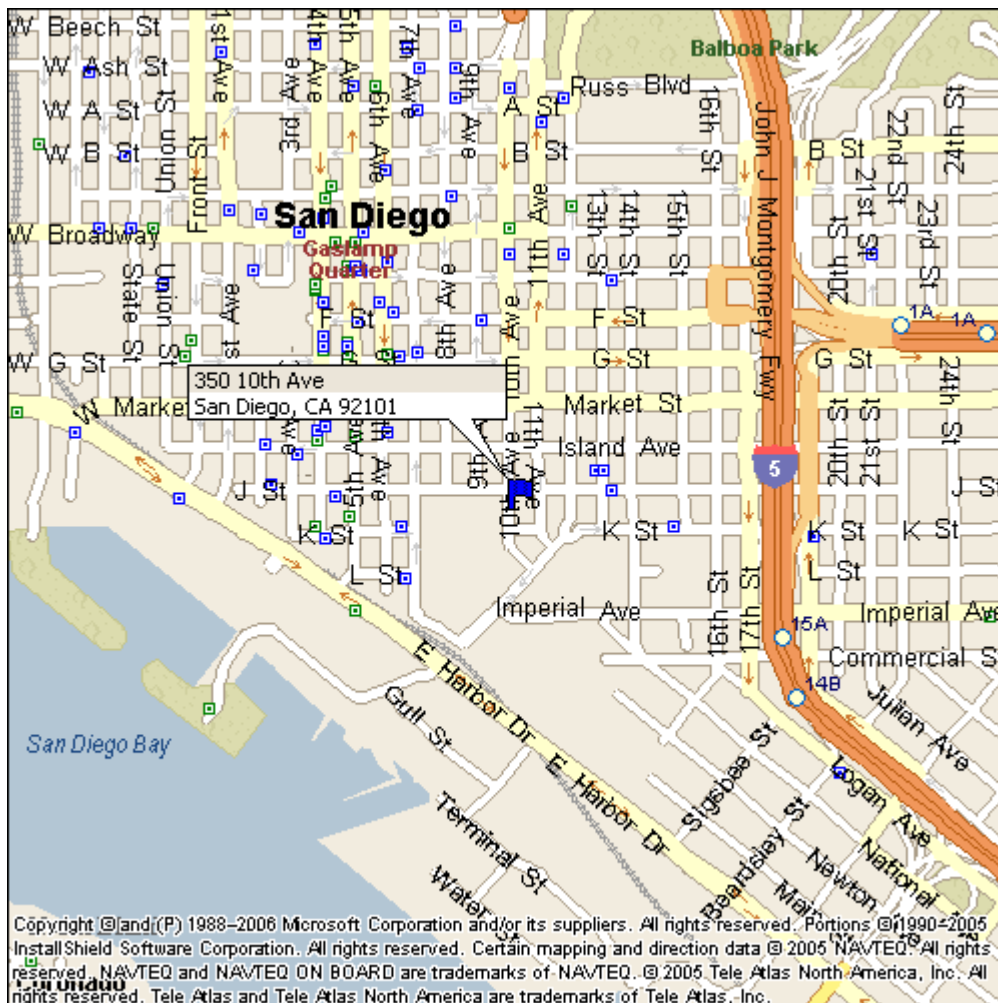

Directions from Highway 94 heading West:

- Exit on J Street; head west to Ninth Ave, turn right (north) one block to Island Ave.
- Turn right (east) one block.
- Turn right again (south) one block to entrance to Padres Parkade on the left (just north of J Street) or to entrance to Diamond View Tower on the right (just south of J Street) if you are being dropped off.

Please Check the Link Below for Parking Directions:

[Parking Directions](#)

[Top](#)

[Top](#)